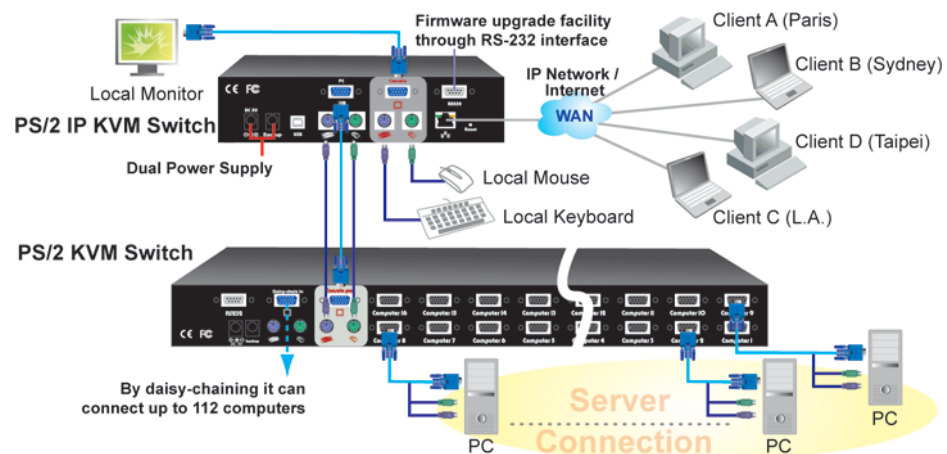

XRemote Single Port KVM over IP

The 1-Port PS/2 KVM-over-IP system utilizes network-based KVM switches to provide out-of-band BIOS-level access. Facilitates remote access to target devices through Ethernet with pure digital implementation to allow administrators manage datacenter computers from any location worldwide.

One Port PS/2 IP KVM Connection

Main Features

- Flexible server management from any location with internet connection via java-enabled web browsers
- KVM (keyboard, video and mouse) control from both on-site and off-site location
- BIOS level access
- Comprehensive management functionality
- Secure remote access to target device. 256 bit SSL encryption and certificate management on all data transfer
- No particular software is required for remote computers or target devices
- Automatically video resolution detection for optimum screen capture
- Automatic adjustment of data rate to transmission line
- Dual power supply with automatic failover
- Standard KVM chaining capability to assemble solution for most applications
- Remote mass storage control

KI-P00101 Specifications:

One Port PS/2 IP KVM

- Target Device Connection: 1 x PS/2 Keyboard, PS/2 Mouse, VGA Monitor, USB 2.0 Type B receptacle
- Local Access Connection: 1 x PS/2 Keyboard, PS/2 Mouse, VGA Monitor
- Remote Access Connection: 1 x RJ-45
- Network Connection: 10/100 Ethernet, telephone line (modem needed)
- Firmware Upgrade Port: 1 x RS-232
- Max. Video Resolution: Local- 1600 x 1200, Remote- 1280 x 1024
- OS Compatibility: MS Windows family, Unix, Sun Solaris, Linux, Mac OSX
- Browser Compatibility: IE 6.0, Netscape 7.0, Mozilla 1.6 (or above)
- Management Interface: Web, Utility, Telnet, Serial port
- Event Log: NFS, SMTP, SNMP trap
- Housing Material: Metal
- Power Adaptor: 5V 2.6A Dual Power Input
- Dimension: 190.9 x 110.5 x 44mm